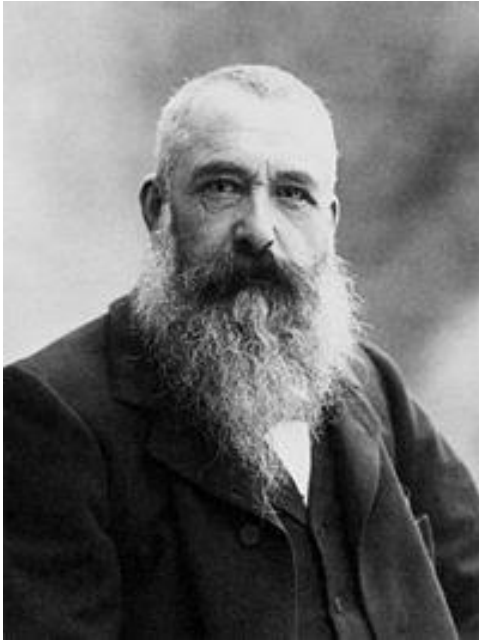

French Artists

Claude Monet

Claude Monet was a French Artist. He was the founder of impressionist painting.

He was born on the 14th of November 1840 and died on the 5th of December 1926.